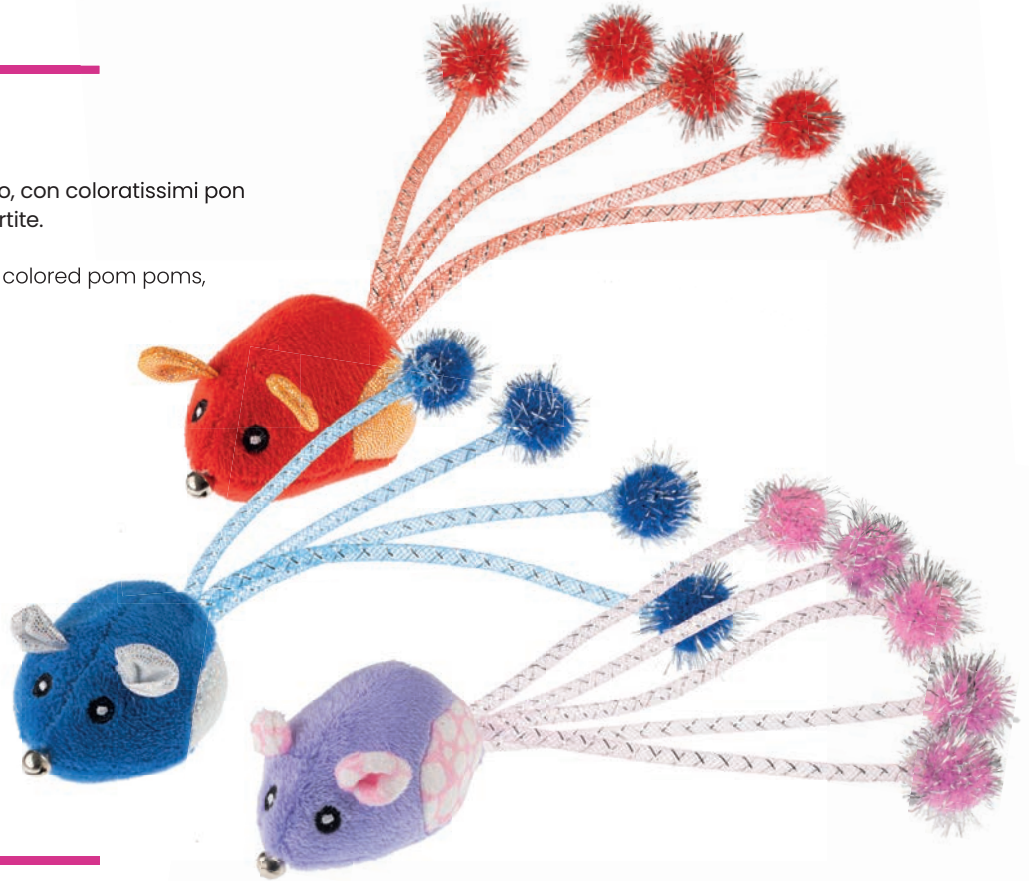

M.O.Q. 4 PCS (Ass. colors)

Peluches

Peluches

Pon Pon

Morbidi peluches a forma di topolino, con coloratissimi pon pon, disponibili in 3 colorazioni assortite.

Soft mouse-shaped plush toys, with colored pom poms, available in 3 assorted colors.