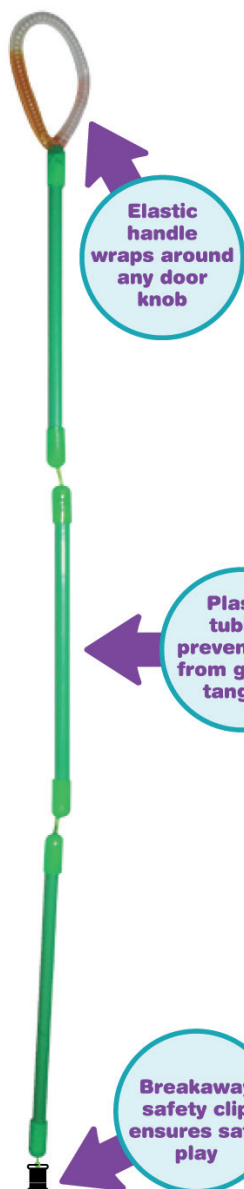

Gioco speciale da porta Special door-toy

Kitty Safe Door Dangler

La maniglia elastica si avvolge attorno a qualsiasi pomello.
I tubicini in plastica evitano che il gatto rimanga impigliato.
Clip a sgancio rapido per giocare in sicurezza.
In dotazione due giochi interscambiabili.
Lungo più di 48 cm!
Colori assortiti.

Elastic handle wraps around any door knob.
Plastic tubing prevents cat from getting tangled.
Breakaway safety clip ensures safe play.
Two interchangeable cat toys are included.
Over 19" long!
Assorted colors.

80443
Kitty Safe Door Dangler

M.O.Q. 3 PCS (Assorted)