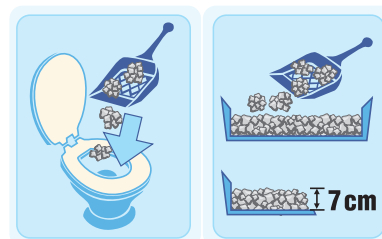

6L
75.92
Organic

M.O.Q. 5 PCS

10L
75.76
Organic

M.O.Q. 5 PCS

Zolle smaltibili nel W.C.
Clumps disposable in the toilet