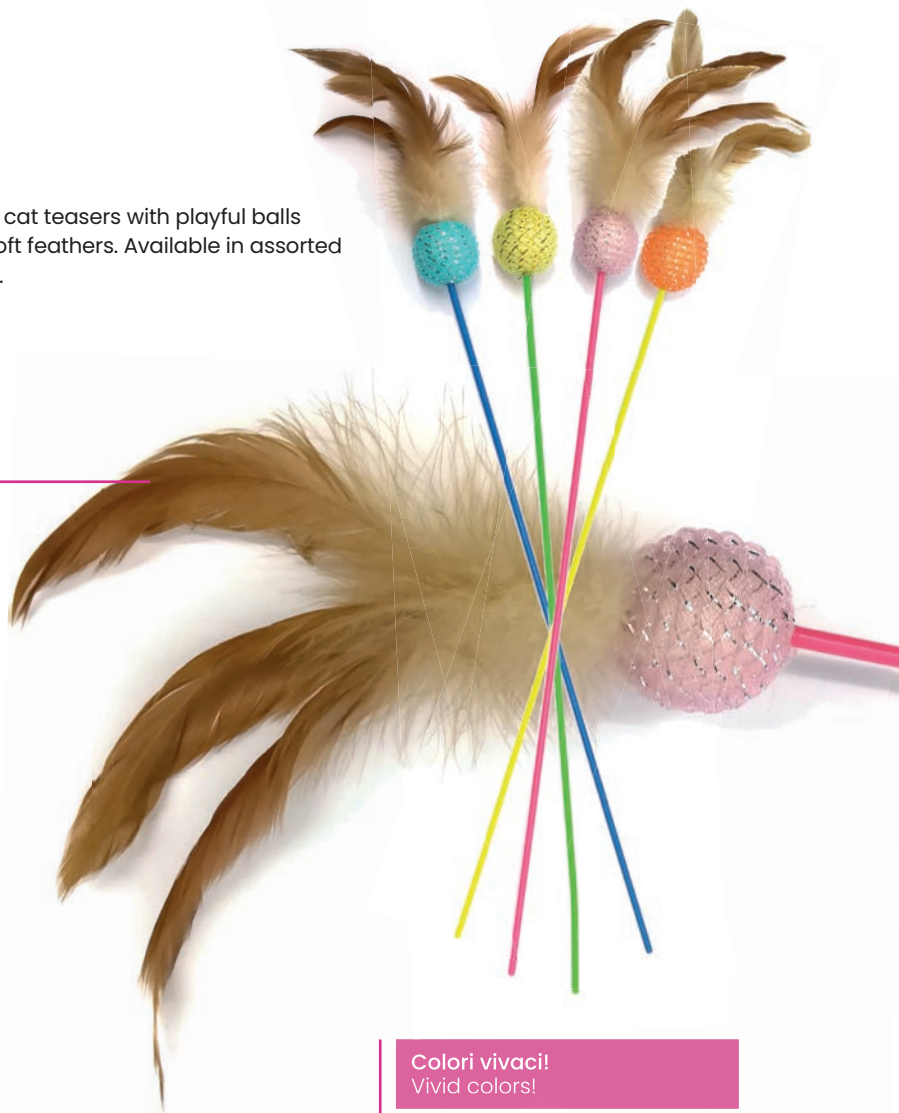

Canne da pesca
Cat teaser

**Cat Teaser
w/Ball and Feathers**

Simpatiche canne da pesca con palline dai colori divertenti e morbide piume. Disponibili in colori assortiti.

Funny cat teasers with playful balls and soft feathers. Available in assorted colors.

Con morbide piume!
With soft feathers!

1 pc

80702
Cat Teaser W/Ball and Feathers
50 cm*

M.O.Q. 24 PCS (1 display)

Colori vivaci!
Vivid colors!

**Cat Teaser
w/long Feathers and Bells**

Eccentriche canne da pesca con manico con brillantini, simpatici campanelli, perline e piume extra large. Disponibili in colori assortiti.

Eccentric cat teasers with glittered handle, funny bells, pearls and extra large feathers! Available in assorted colors!

Piume XXL!
XXL feathers!

1 pc

80703
Cat Teaser W/Long Feathers And Bells
48 cm*

M.O.Q. 24 PCS (1 display)