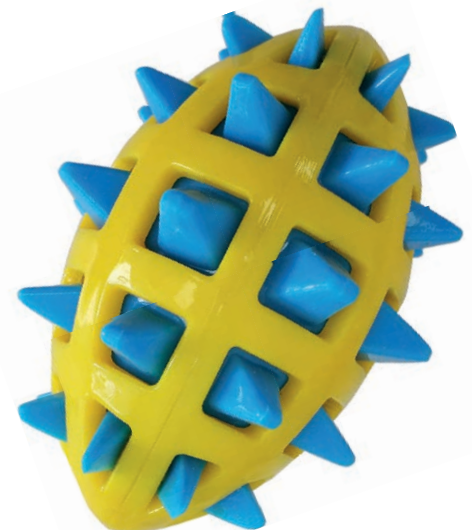

1 pc

80729
Big Bang Football S
12,7 cm

M.O.Q. 3 PCS