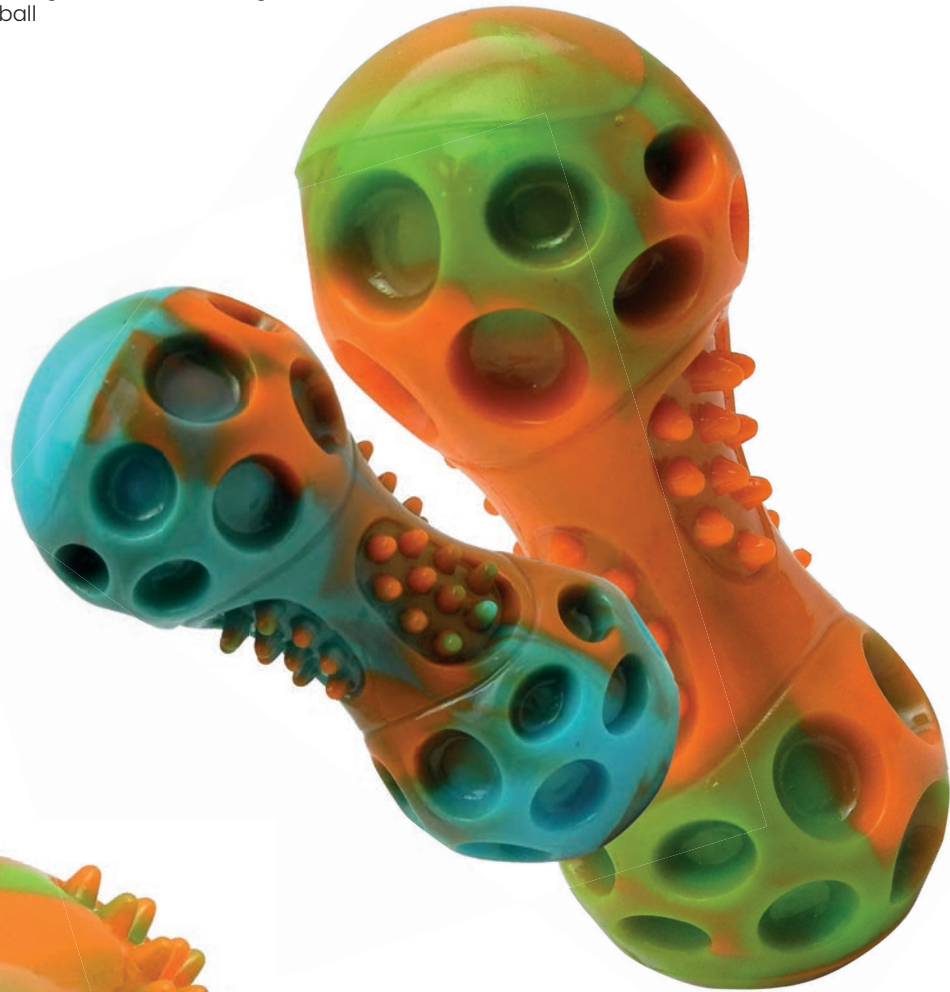

Tpr toys with squeaker, perfect as fetch toys.
Thanks to their texture, they are also a good aid for cleaning teeth.
3 styles available: stick, dumbbell, ball

Dental care

Con squeaker!
With squeaker!

1 pc

80910
Planet Dumbbell S
11.6x5x5 cm

M.O.Q. 3 PCS

1 pc

80909
Planet Dumbbell L
14.2x5.8x5.8 cm

M.O.Q. 3 PCS

1 pc

80911
Planet Ball L
7.5 cm

M.O.Q. 3 PCS

1 pc

80912
Planet Ball S
6.3 cm

M.O.Q. 3 PCS

Giochi in TPR

TPR toys

Planet Stick

Giochi in tpr con squeaker, perfetti come gioco da riporto.
Grazie alla texture, sono anche un valido aiuto per la pulizia dei denti.
3 tipologie disponibili: stick, dumbbell, ball

Tpr toys with squeaker, perfect as fetch toys.
Thanks to their texture, they are also a good aid for cleaning teeth.
3 styles available: stick, dumbbell, ball

Dental care

Perfetti come gioco da riporto!
Perfect as a fetch toy!